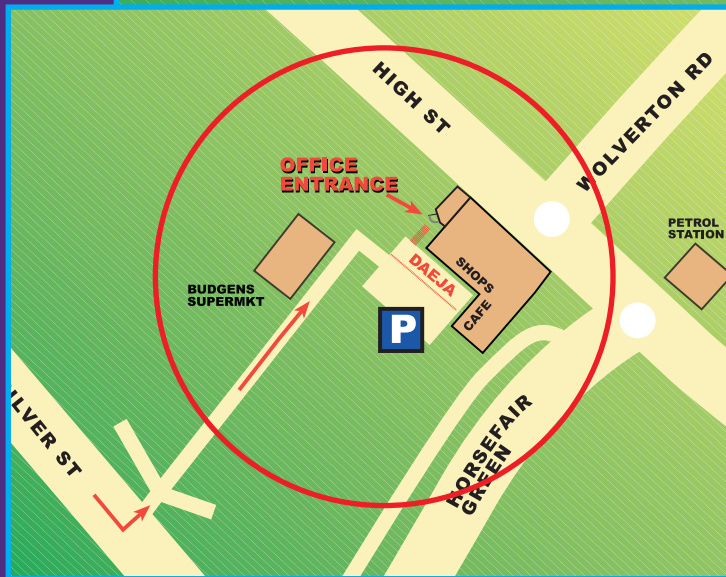

# LOCATION DETAILS

### BY CAR:

From the junction of the A5, the A508 and the A422 just north of Old Stratford, follow the Towcester Road south through Old Stratford. After Old Stratford, turn right into Stony Stratford High Street. Follow the High Street for three hundred yards or so before the road bends sharply right into Silver Street (the High Street becomes single lane priority access at this point).

After 200 yards or so on the left hand side there is an opening signposted as Coffridge Close. Turn in through this opening and follow the road straight up through the car parking area to the top (past Budgens Supermarket on your left) and turn right into the Swinfen's Yard private car park. Daeja's parking spaces are those on the left hand side of the car park. To the left of the shopping arcade is a raised office door entry, from which visitors need to press the buzzer for the relevant office (Daeja occupies units 18 and 19).